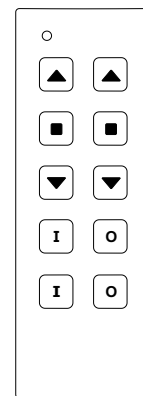

RT34 Hand transmitter

The RT34 hand transmitter is a highly versatile transmitter with up to ten channels.

Depending on the model, it can be used for a variety of different applications:

4-channel version: Controlling two roller shutters in the UP/STOP/DOWN operating mode and switching two electrical devices on or off with a 2-button operation.

5-channel version: Switching up to five electrical devices on or off with a 2-button operation.

10-channel version: Switching up to ten electrical devices on or off with a 1-button operation.

RT34E5005-01-02K

RT34E5004-01-22K

Technical specifications

Coding	factory coding with Easywave telegram
Frequency	868.30 MHz
Channels	4, 5 or 10
Range	typically 150 m in good free-field conditions
Power supply	1x 3V battery, CR2032
Operating indicator	LED
Operation	transmission lasts as long as the button is pressed (maximum 36 seconds)
Function	depends on the receiver (see models)
Operating temperature	-20 °C to +60 °C
Dimensions	38 x 109 x 14 mm (without wall holder)
Weight	37 g (including battery)
Color	glossy white similar to RAL 9003 glossy black similar to RAL 9005

Models

RT34E5004-01-xxK
2x UP/STOP/DOWN
2x ON/OFF

RT34E5005-01-xxK
5x ON/OFF

RT34E5010-01-xxK
10x PULSE

Scope of delivery

- Hand transmitter including battery
- Wall holder
- Mounting material
- Operating manual