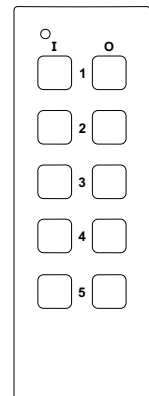

5-channel version: Switching up to five electrical devices on or off with a 2-button operation.

10-channel version: Switching up to ten electrical devices on or off with a 1-button operation.

RT34E5005-01-02K

RT34E5004-01-22K

Technical specifications

Coding	factory coding with Easywave telegram
Frequency	868.30 MHz
Channels	4, 5 or 10
Range	typically 150 m in good free-field conditions
Power supply	1x 3V battery, CR2032
Operating indicator	LED
Operation	transmission lasts as long as the button is pressed (maximum 36 seconds)
Function	depends on the receiver (see models)
Operating temperature	-20 °C to +60 °C
Dimensions	38 x 109 x 14 mm (without wall holder)
Weight	37 g (including battery)
Color	glossy white similar to RAL 9003 glossy black similar to RAL 9005

Models

RT34E5004-01-xxK
2x UP/STOP/DOWN
2x ON/OFF

RT34E5005-01-xxK
5x ON/OFF

RT34E5010-01-xxK
10x PULSE

Scope of delivery

- Hand transmitter including battery
- Wall holder
- Mounting material
- Operating manual