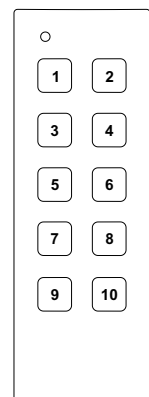

RT34 Hand transmitter

The RT34 hand transmitter is a highly versatile transmitter with up to ten channels.

Depending on the model, it can be used for a variety of different applications:

4-channel version: Controlling two roller shutters in the UP/STOP/DOWN operating mode and switching two electrical devices on or off with a 2-button operation.

5-channel version: Switching up to five electrical devices on or off with a 2-button operation.

10-channel version: Switching up to ten electrical devices on or off with a 1-button operation.

RT34E5005-01-02K

RT34E5004-01-22K

Technical specifications

Coding	factory coding with Easywave telegram
Frequency	868.30 MHz
Channels	4, 5 or 10
Range	typically 150 m in good free-field conditions
Power supply	1x 3V battery, CR2032
Operating indicator	LED
Operation	transmission lasts as long as the button is pressed (maximum 36 seconds)
Function	depends on the receiver (see models)
Operating temperature	-20 °C to +60 °C
Dimensions	38 x 109 x 14 mm (without wall holder)
Weight	37 g (including battery)
Color	glossy white similar to RAL 9003 glossy black similar to RAL 9005

Models

RT34E5004-01-xxK
2x UP/STOP/DOWN
2x ON/OFF

RT34E5005-01-xxK
5x ON/OFF

RT34E5010-01-xxK
10x PULSE

Scope of delivery

- Hand transmitter including battery
- Wall holder
- Mounting material
- Operating manual